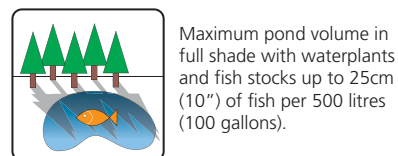

FISH MATE® Bio Pond Filters

5000 G-BIO	228	-	2500 LPH (500 GPH)	5000 Litres (1000 Gallons)	2500 Litres (500 Gallons)	2500 Litres (500 Gallons)	1250 Litres (250 Gallons)	-	19mm (¾") 25mm (1")	32mm (1¼") x 2	-	✓	-	-	L: 381mm (15") W: 249mm (10") H: 122mm (5")	-	3 Years	-
15000 P-BIO	271	-	7500 LPH (1500 GPH)	15000 Litres (3000 Gallons)	7500 Litres (1500 Gallons)	7500 Litres (1500 Gallons)	3750 Litres (750 Gallons)	✓	19mm (¾") 25mm (1") 32mm (1¼")	19mm (¾") 25mm (1") 32mm (1¼")	✓	✓	✓	-	L: 390mm (15½") W: 280mm (11") H: 430mm (17")	-	3 Years	-

Installation Recommendation

Maximum pond volume in full shade with waterplants and fish stocks up to 25cm (10") of fish per 500 litres (100 gallons).

Maximum pond volume in full sun or partial shade with waterplants and fish stocks up to 25cm (10") of fish per 500 litres (100 gallons).

Maximum pond volume in full shade with koi or fish stocks up to 50cm (20") of fish per 500 litres (100 gallons).